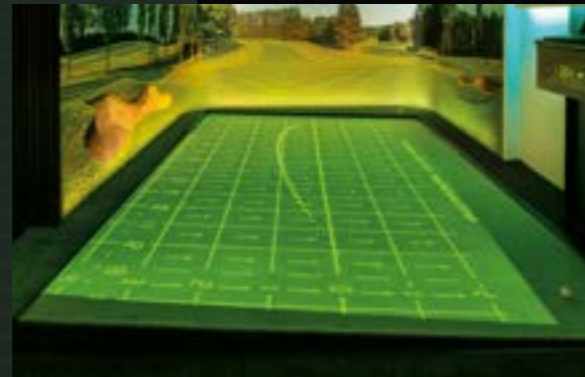

ZEN® INTEGRATED TECHNOLOGY

More **Realism**, More **Data**, More **Value**.

You thought your coaching & custom-fitting tech was good? Wait until you see what it can do, when paired with a Zen Stage. Designed with learning in mind, a moving Zen platform powers your other technology and blurs the line between virtual & real golfing environments. And the entertainment factor? It goes through the roof.

- Launch monitors
- Golf simulators
- Putting technology
- Ball tracking
- Force & pressure plates
- Vision systems
- Neural imaging
- 3D kinematics & pose estimation
- Augmented reality
- Smart club & wearable devices

**Coaching, Entertainment, Custom-Fitting,
Practice and R & D.**

**Speak to Zen® about
our latest software
integrations – all
available via the
Zen Oracle® app.**