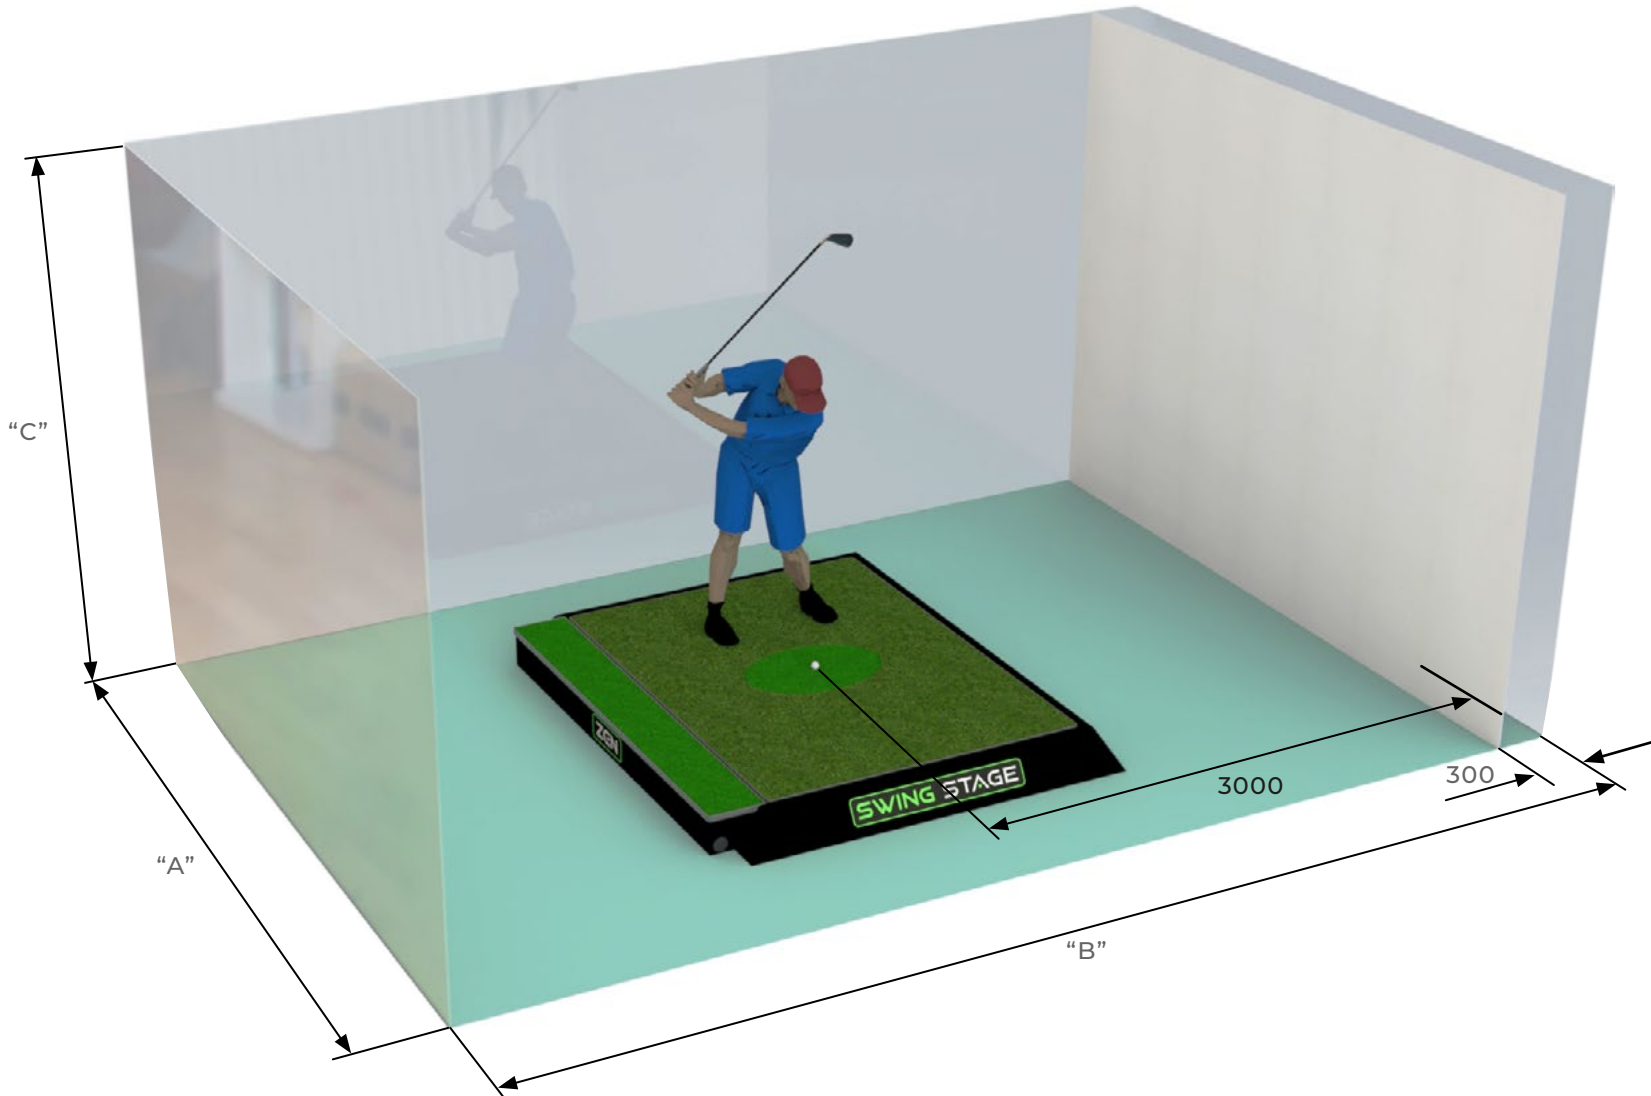

SWING STAGE

SWING

ZEN

SWING STAGE

Features

- Adjust in 0.1% gradient increments
- One-touch slope adjustment
- Use Presets to organise your full swing and short game practice
- Up to 12% Uphill / Downhill Lies
- Up to 9% Sidehill Lies
- Plus Compound Gradients
- On-Floor / In-Floor option
- Strike Oval for Full Shots Tee to Green (takes long tee)
- High quality Stance Turf
- Stand-on-Stage wireless touchscreen control (included)
- Zen Green Stage App (included)
- Enhance your other technology with realistic slopes
- UKCA safety certification
- Silent operation, rapid slope transitions
- Floor Tablet Stand (included)

ROOM SIZES

ZEN SWING STAGE® FULL STRIKE ONLY

On-Floor

PLAYING SURFACE
6ft x 8ft (1.83m x 2.44m)

TOTAL FOOTPRINT WITH SURROUND
6ft x 8ft
7ft 9" x 9ft 3" (2.37m x 2.83m)

STEP HEIGHT: 9" (230MM)

1. Add 250mm if using Driver / FW on sloping lies
2. Doppler system EG: TrackMan, Flightscope
3. Photometric system EG: GC Quad, SkyTrak
4. 800mm clear behind Swing Stage needed
5. Additional ceiling height may be required if using a putting line overhead projection system or overhead launch monitor / sim system