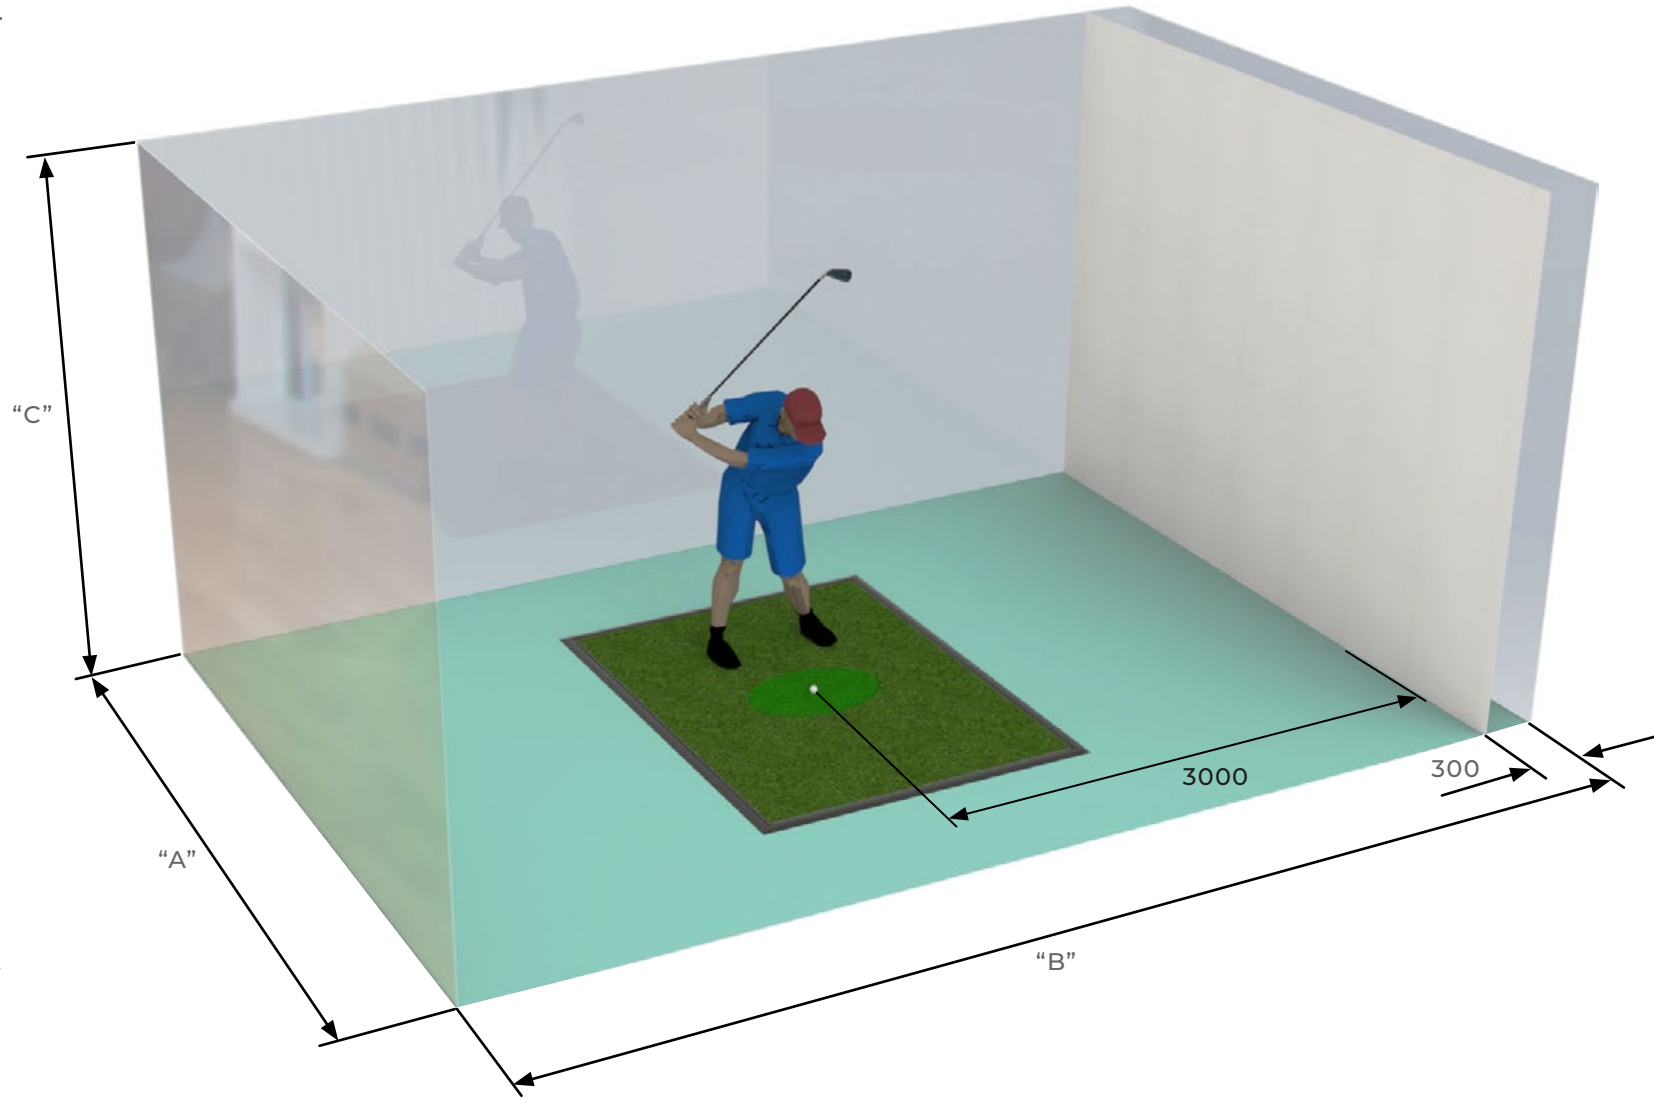

ROOM SIZES

ZEN SWING STAGE® FULL STRIKE ONLY

On-Floor

PLAYING SURFACE
6ft x 8ft (1.83m x 2.44m)

TOTAL FOOTPRINT WITH SURROUND
6ft x 8ft
7ft 9" x 9ft 3" (2.37m x 2.83m)

STEP HEIGHT: 9" (230MM)

1. Add 250mm if using Driver / FW on sloping lies
2. Doppler system EG: TrackMan, Flightscope
3. Photometric system EG: GC Quad, SkyTrak
4. 800mm clear behind Swing Stage needed
5. Additional ceiling height may be required if using a putting line overhead projection system or overhead launch monitor / sim system

All dimensions are recommended minimums provided for guidance only

SWING STAGE ON-FLOOR FULL STRIKE ONLY

	DIMENSIONS IN MM				Screen to Wall
	A	B	B ⁴	C ¹	
Launch Monitor Position		Rear ²	Side ³		
6ft x 8ft Swing Stage	4500	5650	5600	3330	300

ROOM SIZES

ZEN SWING STAGE® FULL STRIKE ONLY

In-Floor

PLAYING SURFACE
6ft x 8ft (1.83m x 2.44m)

1. Add 250mm if using Driver / FW on sloping lies
2. Doppler system EG: TrackMan, Flightscope
3. Photometric system EG: GC Quad, SkyTrak
4. 800mm clear behind Swing Stage needed
5. Additional ceiling height may be required if using a putting line overhead projection system or overhead launch monitor / sim system