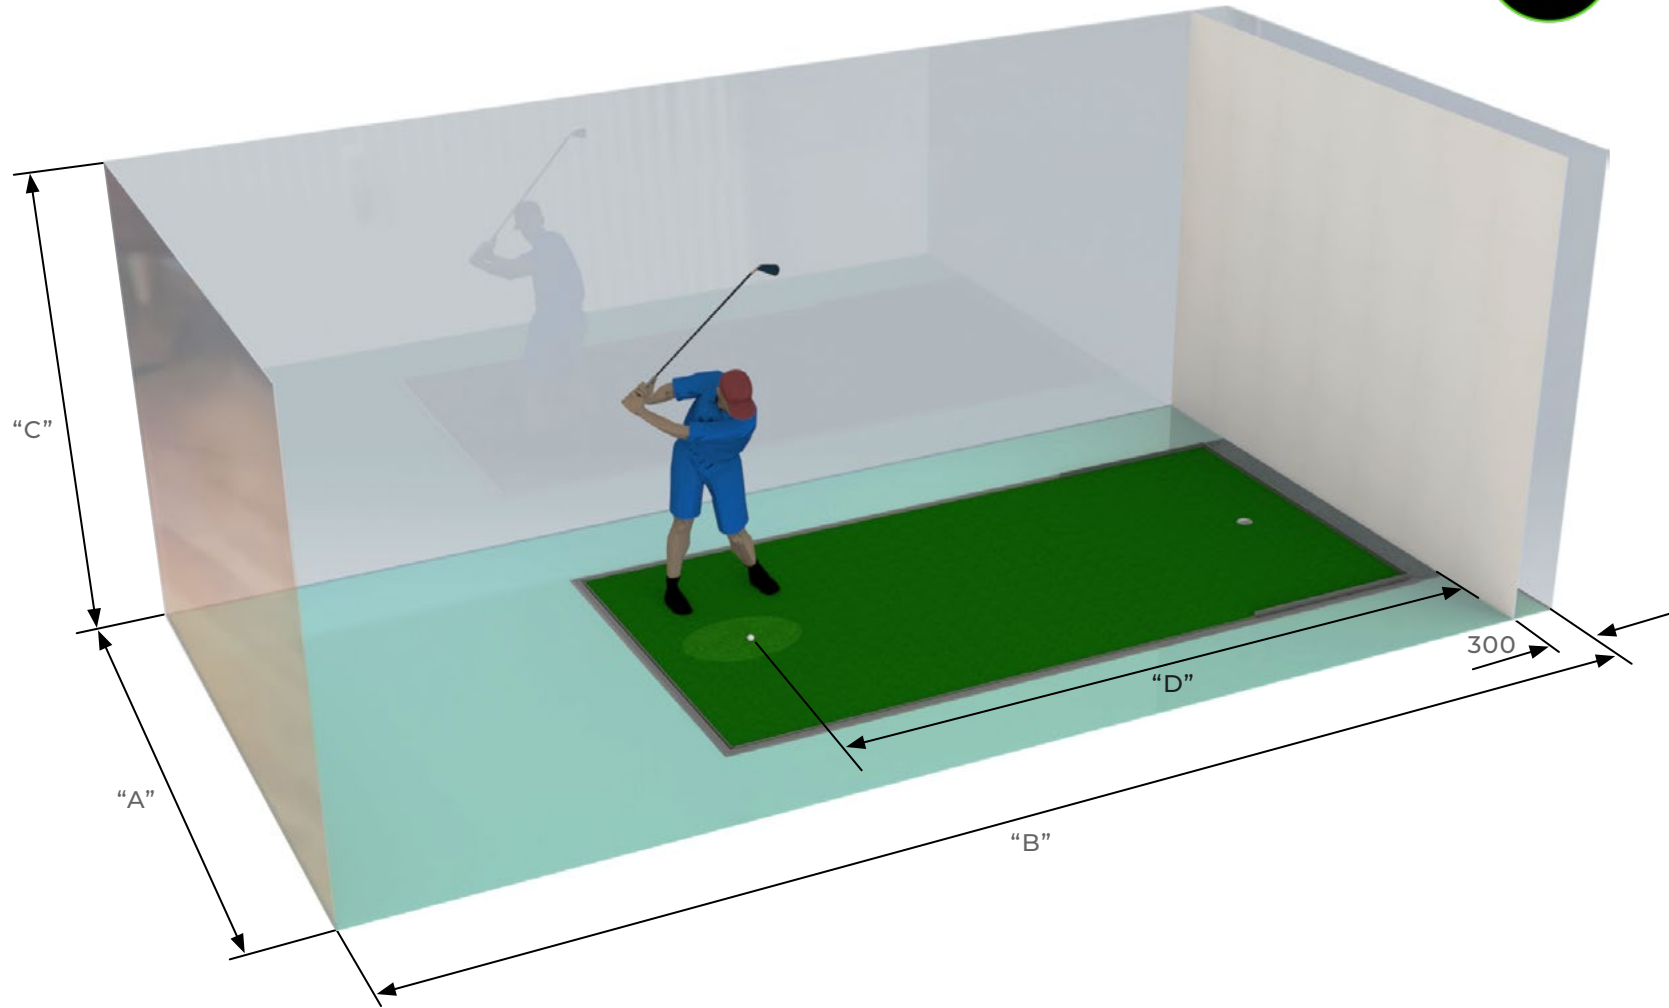

20 x 8 model is not available in Putting & Full Strike spec

ROOM SIZES

ZEN GREEN STAGE® PUTTING & FULL STRIKE

In-Floor
with optional Strike Oval

PLAYING SURFACE

16ft x 8ft (4.88m x 2.44m)

12ft x 8ft (3.66m x 2.44m)