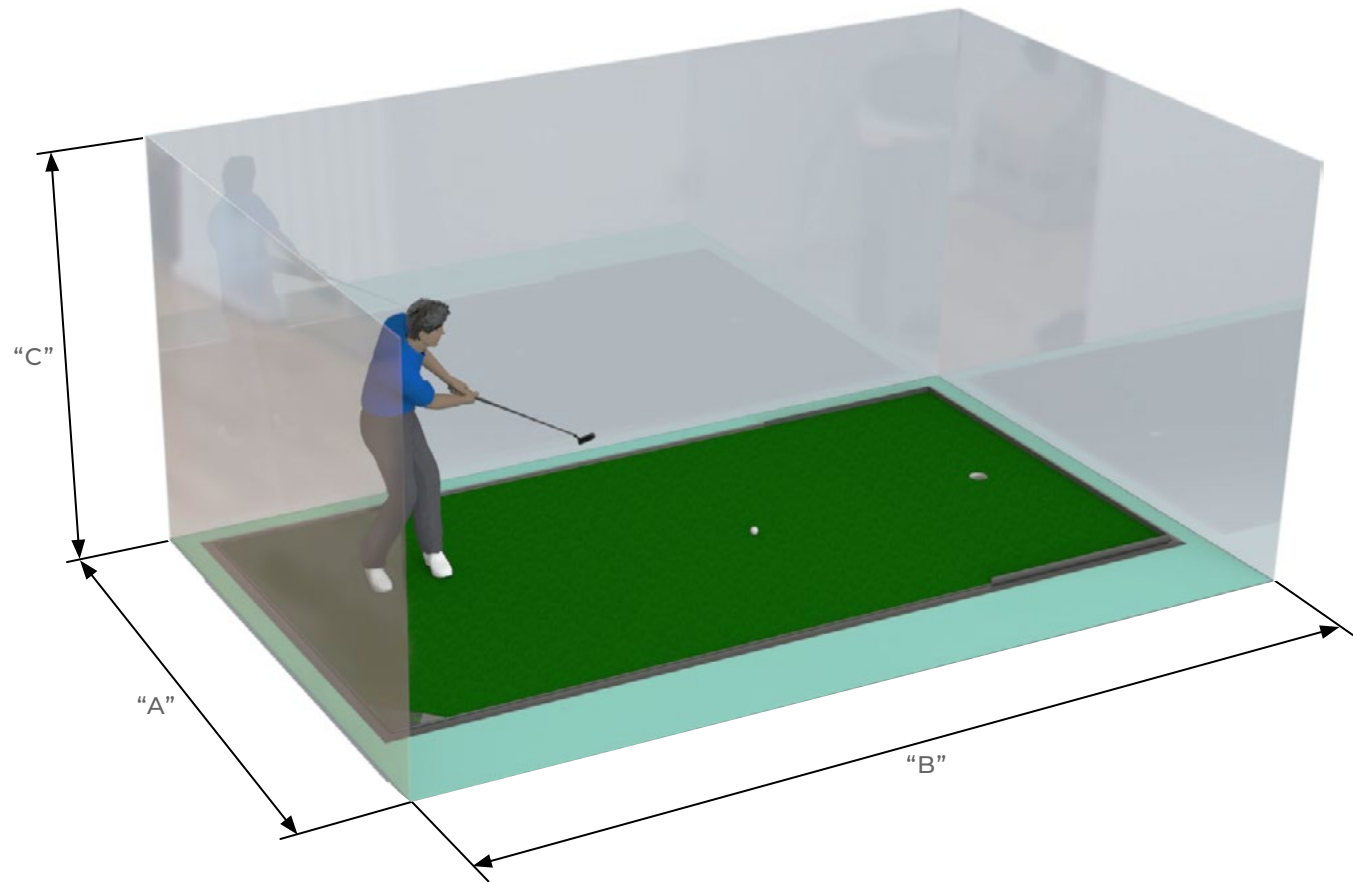

ROOM SIZES

ZEN GREEN STAGE® PUTTING ONLY

In-Floor

PLAYING SURFACE

20ft x 8ft (6.10m x 2.44m)

16ft x 8ft (4.88m x 2.44m)

12ft x 8ft (3.66m x 2.44m)

GREEN STAGE IN-FLOOR PUTTING ONLY

All dimensions are recommended minimums provided for guidance only

ROOM SIZES

ZEN GREEN STAGE® PUTTING & FULL STRIKE

On-Floor
with optional Strike Oval

PLAYING SURFACE

16ft x 8ft (4.88m x 2.44m)

12ft x 8ft (3.66m x 2.44m)