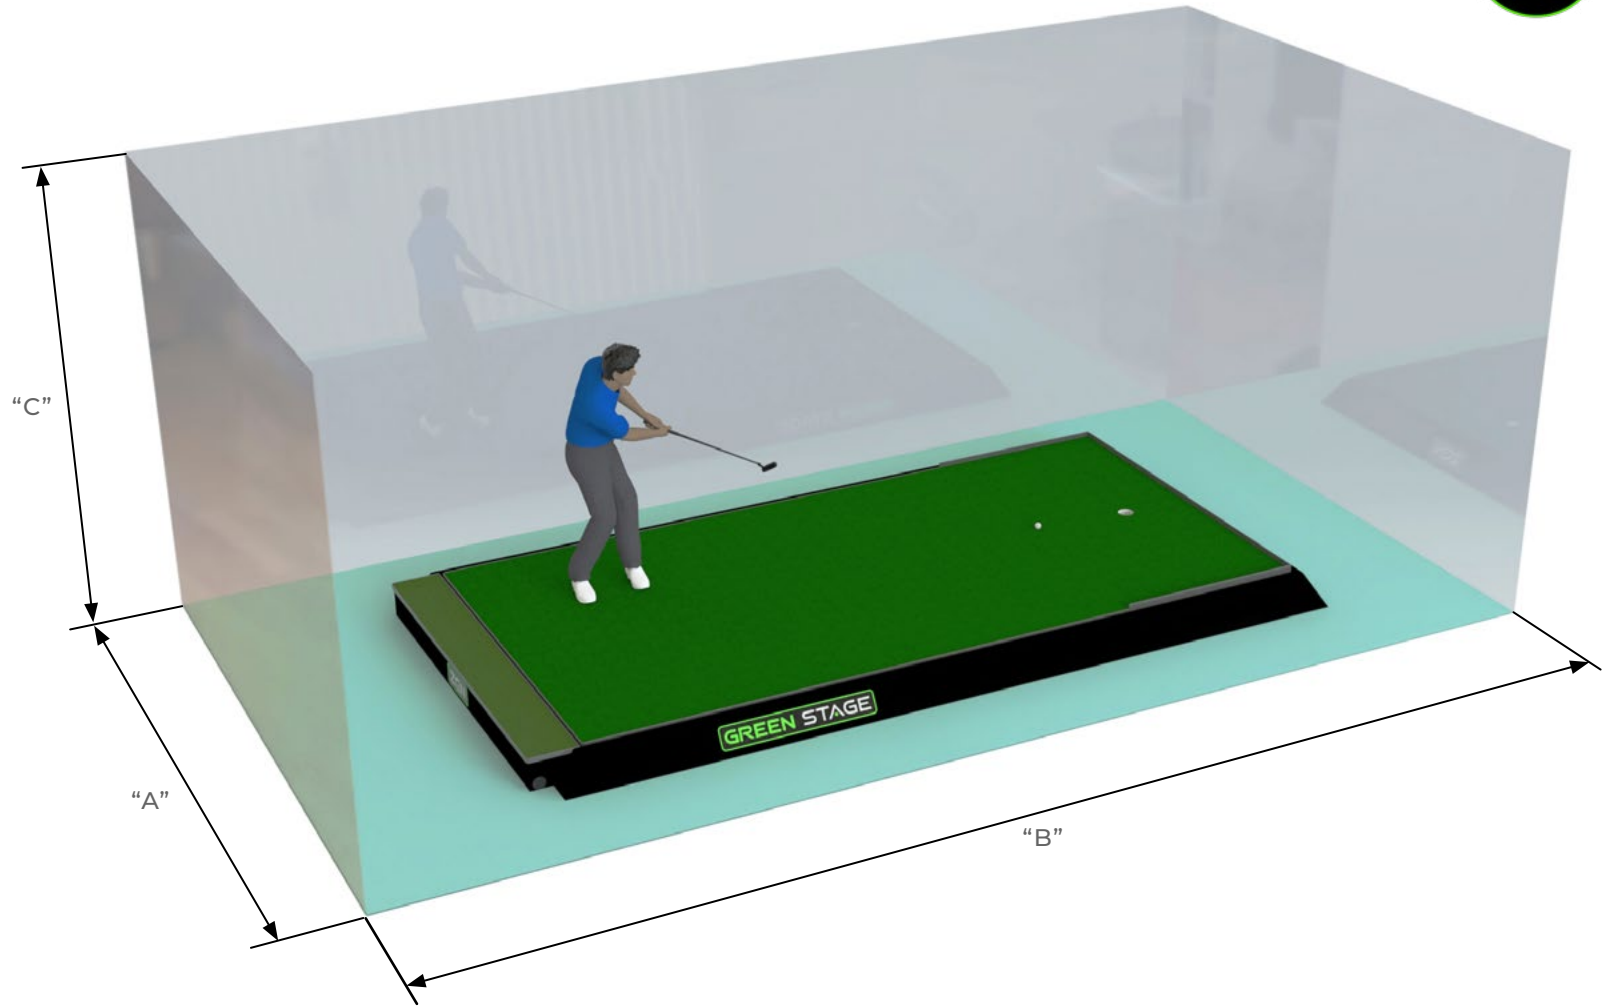

ZEN
GREEN STAGE

GREEN STAGE

GREEN STAGE

Features

- Three sizes: 12 x 8ft (3.7 x 2.4m), 16 x 8ft (4.9 x 2.4m), 20 x 8ft (6.1 x 2.4m)
- Adjust in 0.1% gradient increments
- One-touch slope adjustment
- Recreate any putt in history with incredible accuracy
- Use Presets to organise your putting practice
- Up to 6.5% Uphill / Downhill
- Up to 9% Left / Right
- Plus Double Breaks & Compound Gradients
- On-Floor / In-Floor option
- Zen Master organic ultra-true putting turf (11.5 stimp)
- Optional Strike Oval for Full Shots Tee to Green (takes long tee)
- Stance Mat included for Full Shots versions
- Stand-on-Stage wireless touchscreen control (included)
- Zen Green Stage App (included)
- Enhance your other technology with realistic slopes
- UKCA safety certification
- Silent operation, rapid slope transitions
- Floor Tablet Stand (included)
- Tabletop / Wall Tablet Stand (included)

20ft x 8ft

21ft 10" x 9ft 3" (6.64m x 2.83m)

16ft x 8ft

17ft 10" x 9ft 3" (5.42m x 2.83m)

12ft x 8ft

13ft 10" x 9ft 3" (4.20m x 2.83m)

STEP HEIGHT: 9" (230MM)

Additional ceiling height may be required if using a putting line overhead projection system