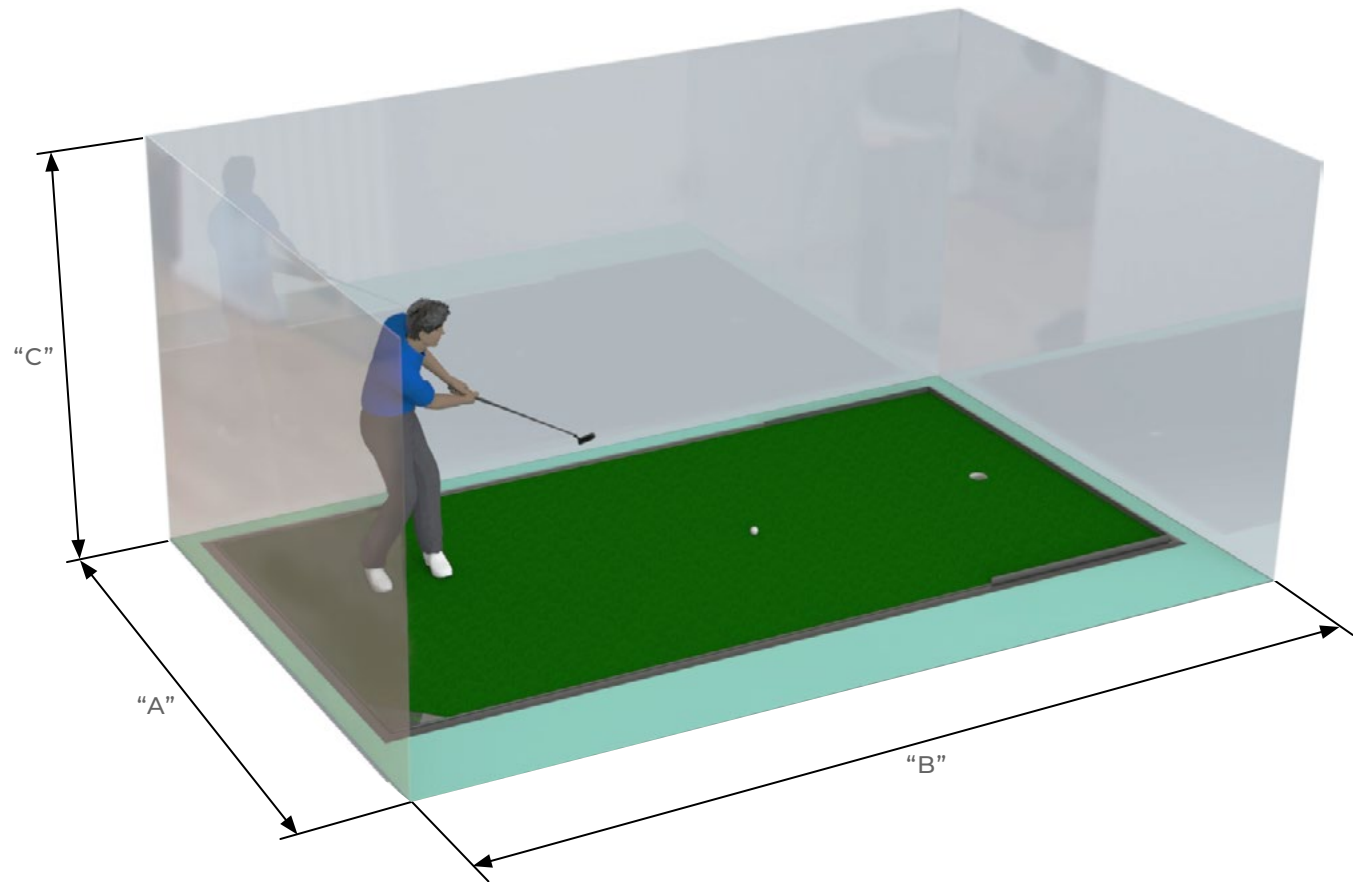

ZEN
GREEN STAGE

GREEN STAGE

GREEN STAGE

Features

- Three sizes: 12 x 8ft (3.7 x 2.4m), 16 x 8ft (4.9 x 2.4m), 20 x 8ft (6.1 x 2.4m)
- Adjust in 0.1% gradient increments
- One-touch slope adjustment
- Recreate any putt in history with incredible accuracy
- Use Presets to organise your putting practice
- Up to 6.5% Uphill / Downhill
- Up to 9% Left / Right
- Plus Double Breaks & Compound Gradients
- On-Floor / In-Floor option
- Zen Master organic ultra-true putting turf (11.5 stimp)
- Optional Strike Oval for Full Shots Tee to Green (takes long tee)
- Stance Mat included for Full Shots versions
- Stand-on-Stage wireless touchscreen control (included)
- Zen Green Stage App (included)
- Enhance your other technology with realistic slopes
- UKCA safety certification
- Silent operation, rapid slope transitions
- Floor Tablet Stand (included)
- Tabletop / Wall Tablet Stand (included)

All dimensions are recommended minimums provided for guidance only

GREEN STAGE ON-FLOOR PUTTING ONLY (ISLAND)

	FEET AND INCHES		
	A	B	C
20ft x 8ft Green Stage	11ft 10"	26ft 9"	7ft 8"
16ft x 8ft Green Stage	11ft 10"	22ft 9"	7ft 8"
12ft x 8ft Green Stage	11ft 10"	18ft 9"	7ft 8"

ROOM SIZES

ZEN GREEN STAGE® PUTTING ONLY

In-Floor

PLAYING SURFACE

- 20ft x 8ft (6.10m x 2.44m)
- 16ft x 8ft (4.88m x 2.44m)
- 12ft x 8ft (3.66m x 2.44m)

GREEN STAGE IN-FLOOR PUTTING ONLY

	FEET AND INCHES		
	A	B	C
20ft x 8ft Green Stage	10ft 10"	21ft 4"	6ft 11"
16ft x 8ft Green Stage	10ft 10"	17ft 4"	6ft 11"
12ft x 8ft Green Stage	10ft 10"	13ft 4"	6ft 11"