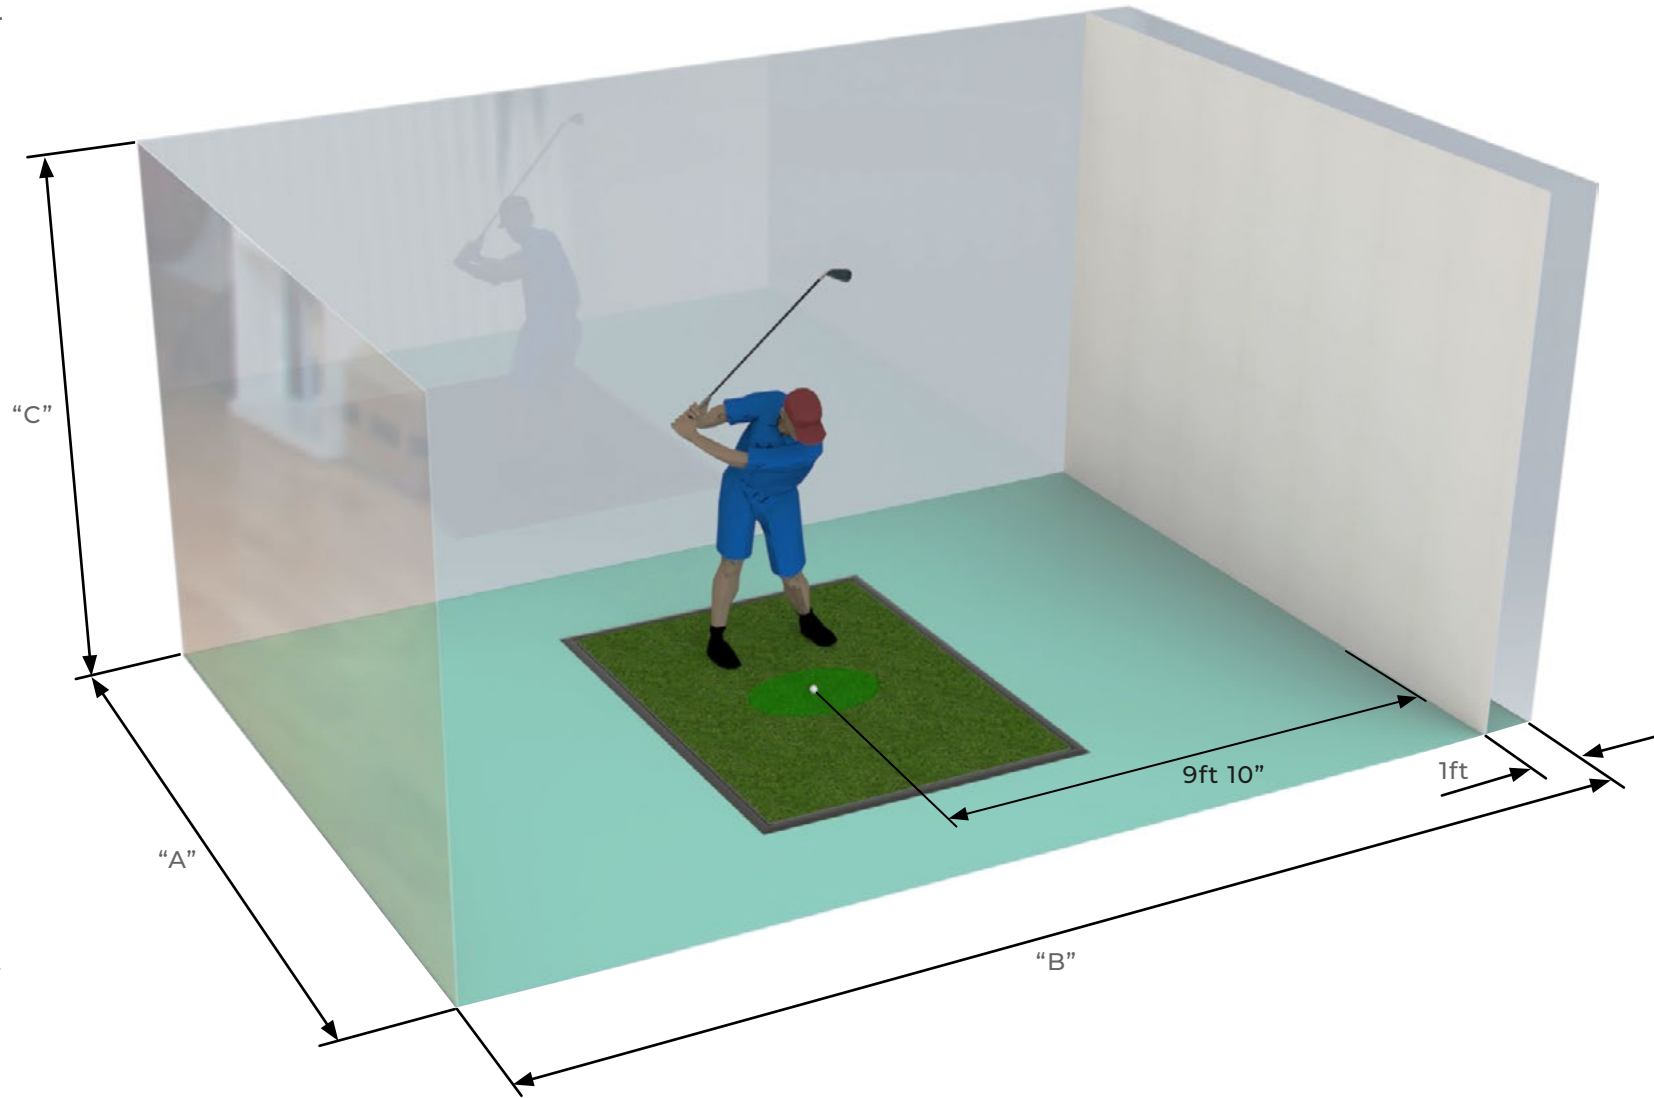

1. Add 10" if using Driver / FW on sloping lies
2. Doppler system EG: TrackMan, Flightscope
3. Photometric system EG: GC Quad, SkyTrak
4. 2ft 8" clear behind Swing Stage needed
5. Additional ceiling height may be required if using a putting line overhead projection system or overhead launch monitor / sim system

All dimensions are recommended minimums provided for guidance only

SWING STAGE ON-FLOOR FULL STRIKE ONLY

	FEET AND INCHES				Screen to Wall
	A	B	B ⁴	C ¹	
Launch Monitor Position		Rear ²	Side ³		
6ft x 8ft Swing Stage	14ft 9"	18ft 6"	18ft 4"	10ft 11"	1ft

ROOM SIZES

ZEN SWING STAGE® FULL STRIKE ONLY

In-Floor

PLAYING SURFACE
6ft x 8ft (1.83m x 2.44m)

1. Add 10" if using Driver / FW on sloping lies
2. Doppler system EG: TrackMan, Flightscope
3. Photometric system EG: GC Quad, SkyTrak
4. 2ft 8" clear behind Swing Stage needed
5. Additional ceiling height may be required if using a putting line overhead projection system or overhead launch monitor / sim system