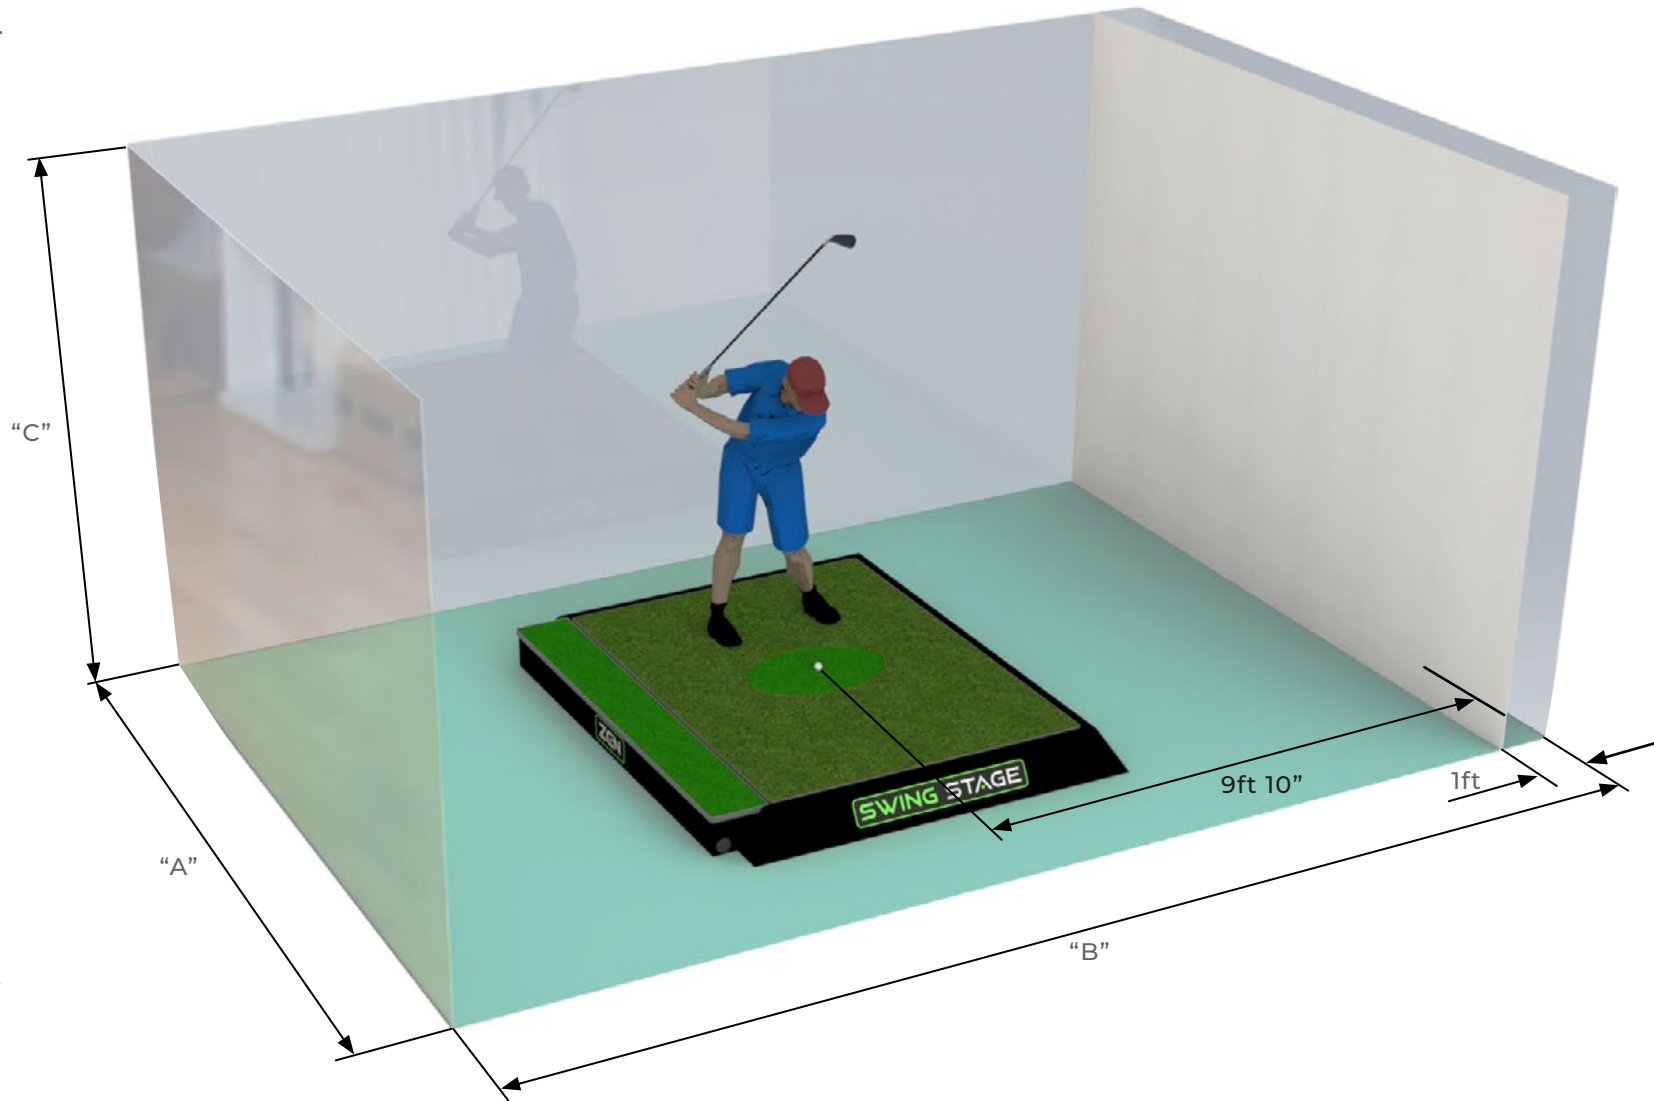

SWING STAGE

SWING

ZEN

SWING STAGE

Features

- Adjust in 0.1% gradient increments
- One-touch slope adjustment
- Use Presets to organise your full swing and short game practice
- Up to 12% Uphill / Downhill Lies
- Up to 9% Sidehill Lies
- Plus Compound Gradients
- On-Floor / In-Floor option
- Strike Oval for Full Shots Tee to Green (takes long tee)
- High quality Stance Turf
- Stand-on-Stage wireless touchscreen control (included)
- Zen Green Stage App (included)
- Enhance your other technology with realistic slopes
- UKCA safety certification
- Silent operation, rapid slope transitions
- Floor Tablet Stand (included)

ROOM SIZES

ZEN SWING STAGE® FULL STRIKE ONLY

On-Floor

PLAYING SURFACE

6ft x 8ft (1.83m x 2.44m)

TOTAL FOOTPRINT WITH SURROUND

6ft x 8ft
7ft 9" x 9ft 3" (2.37m x 2.83m)

STEP HEIGHT: 9" (230MM)

1. Add 10" if using Driver / FW on sloping lies
2. Doppler system EG: TrackMan, Flightscope
3. Photometric system EG: GC Quad, SkyTrak
4. 2ft 8" clear behind Swing Stage needed
5. Additional ceiling height may be required if using a putting line overhead projection system or overhead launch monitor / sim system